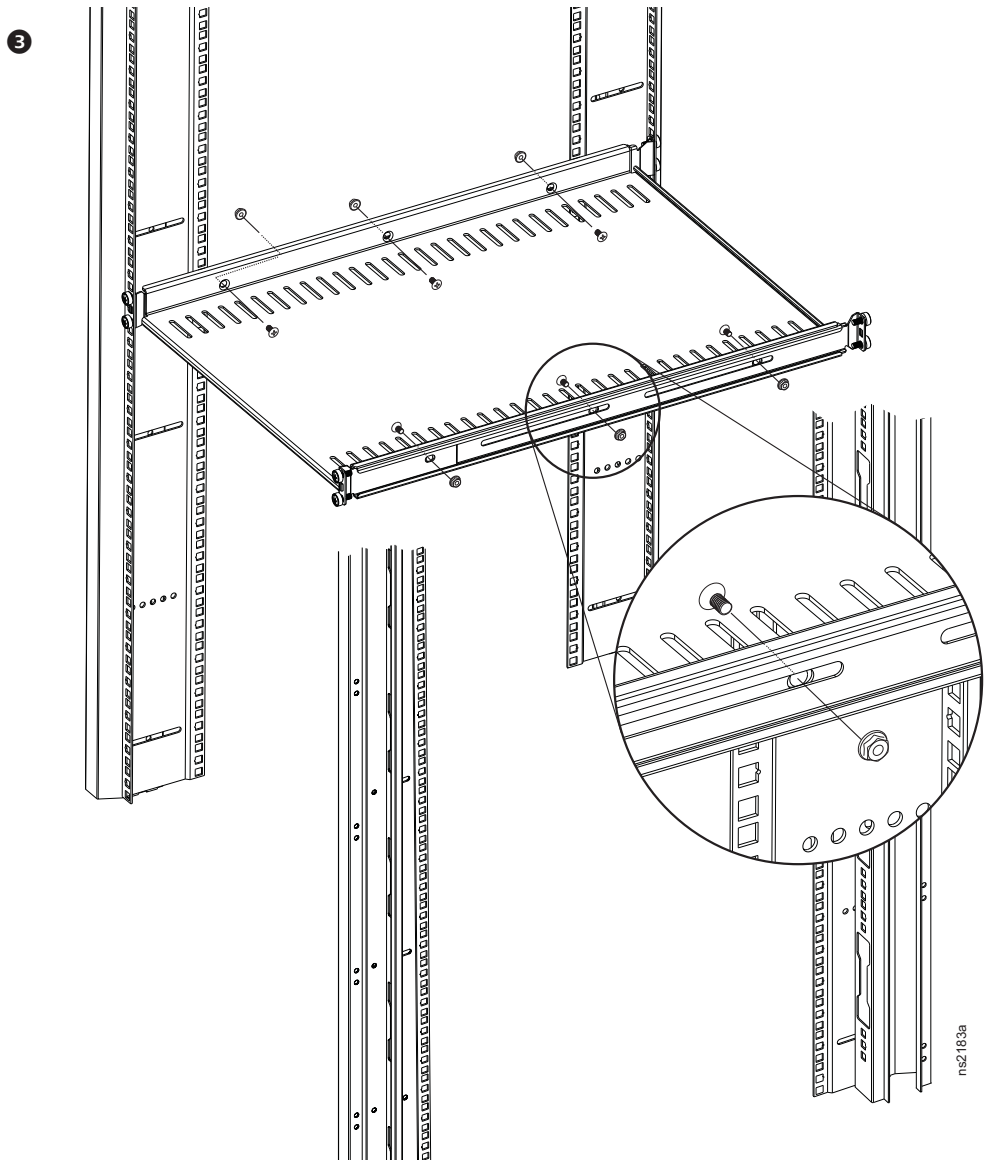

NetShelter™ Monitor / Fixed Shelf 250 lb Max rated

AR8122, AR8122BLK

Customer support and warranty information is available at www.apc.com.

© 2014 Schneider Electric. All Rights Reserved. Schneider Electric and NetShelter are trademarks owned by Schneider Electric Industries SAS or its affiliated companies.