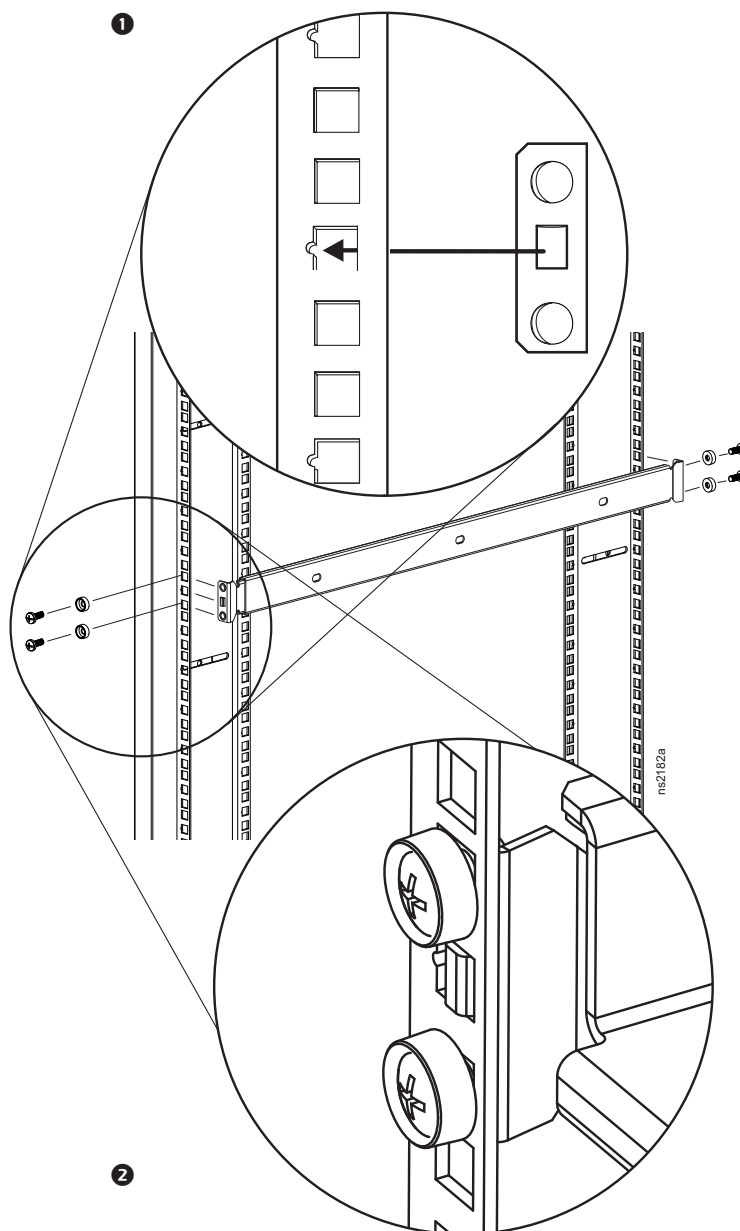

NetShelter™ Monitor / Fixed Shelf 250 lb Max rated

AR8122, AR8122BLK

Customer support and warranty information is available at www.apc.com.

© 2014 Schneider Electric. All Rights Reserved. Schneider Electric and NetShelter are trademarks owned by Schneider Electric Industries SAS or its affiliated companies.