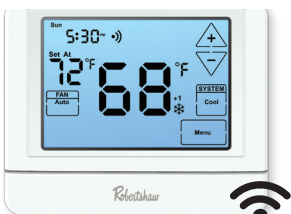

RS10421T NEW Model

- Multi-Stage – 4 Heat / 2 Cool
- 7-day programming
- WiFi- or smartphone-accessible using Robertshaw app for iOS or Android
- Alexa-compatible
- **Humidification/dehumidification control**
- **Compatible with RS9055OUT Remote Sensor**

Pro1®	Honeywell	Braeburn®	Copeland White-Rodgers™
T855ISH	TH6220WF2006	7320	1F87U-42WF
	TH6320WF2003	7500	IF95-1291
	TH8321WF1001