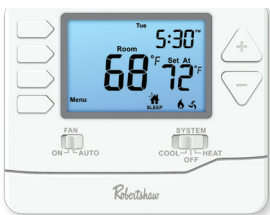

WALL THERMOSTATS

Simple | Powerful | Economical

RS8110

- Single Stage – 1 Heat / 1 Cool
- Non-Programmable
- Large, easy-to-read 4.6-square-inch blue backlit display

Pro1®	Honeywell	Braeburn®	Copeland White-Rodgers™	Aprilaire®
T701	TH5110D1022 TH3110U2008	1020 1000NC 1020NC	1F83C-11NP	8444

RS8210

- Multi-Stage – 2 Heat / 1 Cool
- Non-Programmable
- Large, easy-to-read 4.6-square-inch blue backlit display

Pro1®	Honeywell	Braeburn®	Copeland White-Rodgers™	Aprilaire®
T721	TH5220D1029 TH1110D2009 TH1210DH1001 TH1210DV1007 TH3210D1004	1220NC 1200NC 3020	1F83H-21NP	8446 8448