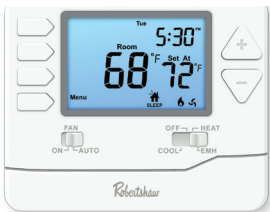

WALL THERMOSTATS

Simple | Powerful | Economical

RS8110

- Single Stage – 1 Heat / 1 Cool
- Non-Programmable
- Large, easy-to-read 4.6-square-inch blue backlit display

Pro1®	Honeywell	Braeburn®	Copeland White-Rodgers™	Aprilaire®
T701	TH5110D1022 TH3110U2008	1020 1000NC 1020NC	1F83C-11NP	8444

RS8210

- Multi-Stage – 2 Heat / 1 Cool
- Non-Programmable
- Large, easy-to-read 4.6-square-inch blue backlit display

Pro1®	Honeywell	Braeburn®	Copeland White-Rodgers™	Aprilaire®
T721	TH5220D1029 TH1110D2009 TH1210DH1001 TH1210DV1007 TH3210D1004	1220NC 1200NC 3020	1F83H-21NP	8446 8448