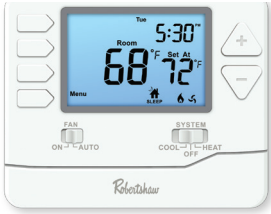

RS8210

- Multi-Stage – 2 Heat / 1 Cool
- Non-Programmable
- Large, easy-to-read 4.6-square-inch blue backlit display

Pro1®	Honeywell	Braeburn®	Copeland White-Rodgers™	Aprilaire®
T721	TH5220D1029 TH1110D2009 TH1210DH1001 TH1210DV1007 TH3210D1004	1220NC 1200NC 3020	1F83H-21NP	8446 8448

RS9110T

- Single Stage – 1 Heat / 1 Cool
- Programmable
- 7-day, 5-1-1 programming or non-programmable

Pro1®	Honeywell	Braeburn®	Copeland White-Rodgers™	Aprilaire®
T805	TH6110D1021 TH7220U1035 TH6220U2000 TH6210U2001 TH6220D1002 TH6220D1028	6100	1F85U-22PR	8463

RS9210

- Multi-Stage – 2 Heat / 1 Cool
- Programmable
- 7-day, 5-1-1 programming or non-programmable

Pro1®	Honeywell	Braeburn®	Copeland White-Rodgers™	Aprilaire®
T725	TH6220D1028 TH4210U2002 TH2110DH1000 TH2210DV1006 TH4210D1005	2220NC 2200NC 5020	1F83H-21PR	8465

WALL THERMOSTATS

Simple | Powerful | Economical

RS9220

- Multi-Stage – 2 Heat / 2 Cool
- Programmable
- 7-day, 5-1-1 programming or non-programmable

Pro1®	Honeywell	Braeburn®	Copeland White-Rodgers™	Aprilaire®
T715	TH6220U2000	2220	1F85U-22PR	8466
	TH6210U2001			
	TH6220D1002			
	TH6220D1028			